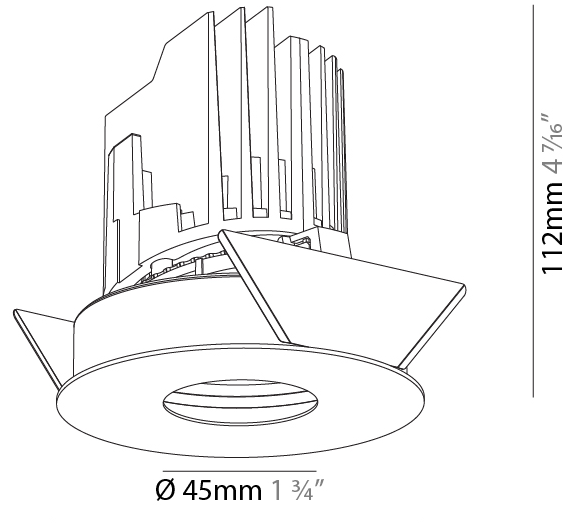

GENERAL

Series: Bioniq
Subseries: Bioniq Round Pinhole
Brand: Prolight
Division: Architectural
Mounting Type: Recessed
Mounting Location: Ceiling
Subcategory: Downlight

PHYSICAL

Shape: Round
Diameter (mm): 107
Diameter (in): 4 ³/₁₆
Height (mm): 112
Height (in): 4 ⁷/₁₆
Ceiling Thickness (mm): 10 / 12.5 / 15
Ceiling Thickness (in): 3/8 or 1/2 or 9/16
Min. Recessing Depth (mm): 130
Min. Recessing Depth (in): 5 ¹/₈
Light Distribution: Adjustable / Downlight
Weight (kg): 0.47
Weight (lbs): 1.04
Fixture Finish: SSR / BKV / CWI / CRY / HAB / UFT / ITA / RUA / FTG / MYG / LOD / PUS / FRO / FUP / KIA / POP / BLS / SPG / MEY / GOH / GUM / CHC / COM / ABZ / JAG / OBR / MOS / ROR
Fixture Material: Aluminum Die Cast
Cut-out Measurements: 98mm / 3 7/8"

ELECTRICAL

Lamp Type: LED (Zhaga Standard)
Input Wattage (W): 15.5
Total Output Wattage (W): 14
Driver Included: No
Driver Location: Recessed Housing
Constant Current (MA): 350

LED

Number of LEDs: 1
Color Temperature (°K): 2700 / 3000 / 3500 / 4000
Max. Delivered Lumen (lm): 930 / 960 / 1009 / 1030
Nominal Lumen (lm): 1386 / 1438 / 1511 / 1542
CRI: >90 CRI

OPTICAL

Reflector: 20 / 40 / 60
Adjustability: Rotational 355°; Tilt 30°

RATINGS AND CERTIFICATIONS

Certified By: Certified for North American Standards
IP rating: IP20

PROJECT
TYPE
SPECIFIER
QUANTITY
DATE

98mm 130mm 10 | 15mm 30° 355°

3 7/8" 5 1/8" 3/8" 5/16"

A